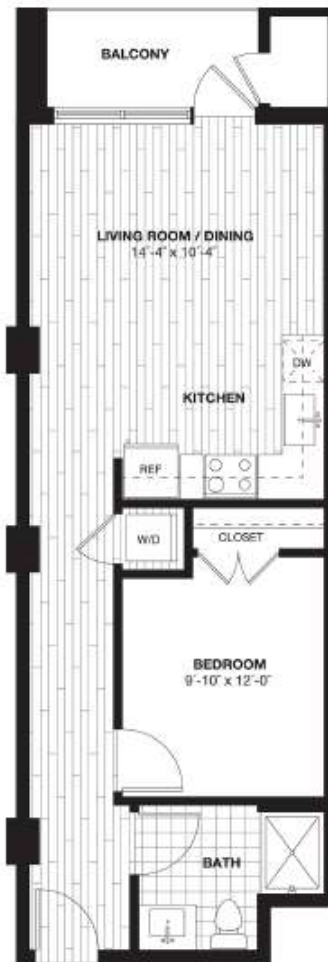

S2A

1 BED | 1 BATH

626

SQ. FT.

225 N. Calvert Street | Baltimore, MD 21202

225ncalvertbaltimore.com

Floor plans are artist's rendering. All dimensions are approximate. Actual product and specifications may vary in dimension or detail. Not all features are available in every apartment. Prices and availability are subject to change. Please see a representative for details.