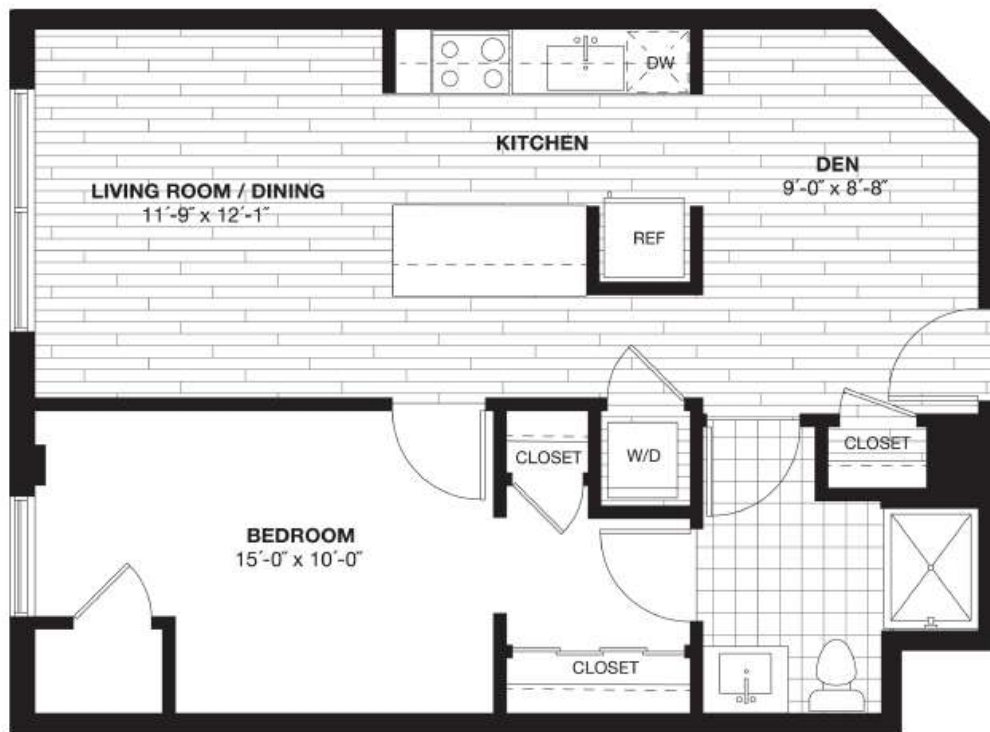

A3AD

1 BED | 1 BATH | DEN

734

SQ. FT.

north
calvert
street

225 N. Calvert Street | Baltimore, MD 21202

225ncalvertbaltimore.com

Floor plans are artist's rendering. All dimensions are approximate. Actual product and specifications may vary in dimension or detail. Not all features are available in every apartment. Prices and availability are subject to change. Please see a representative for details.