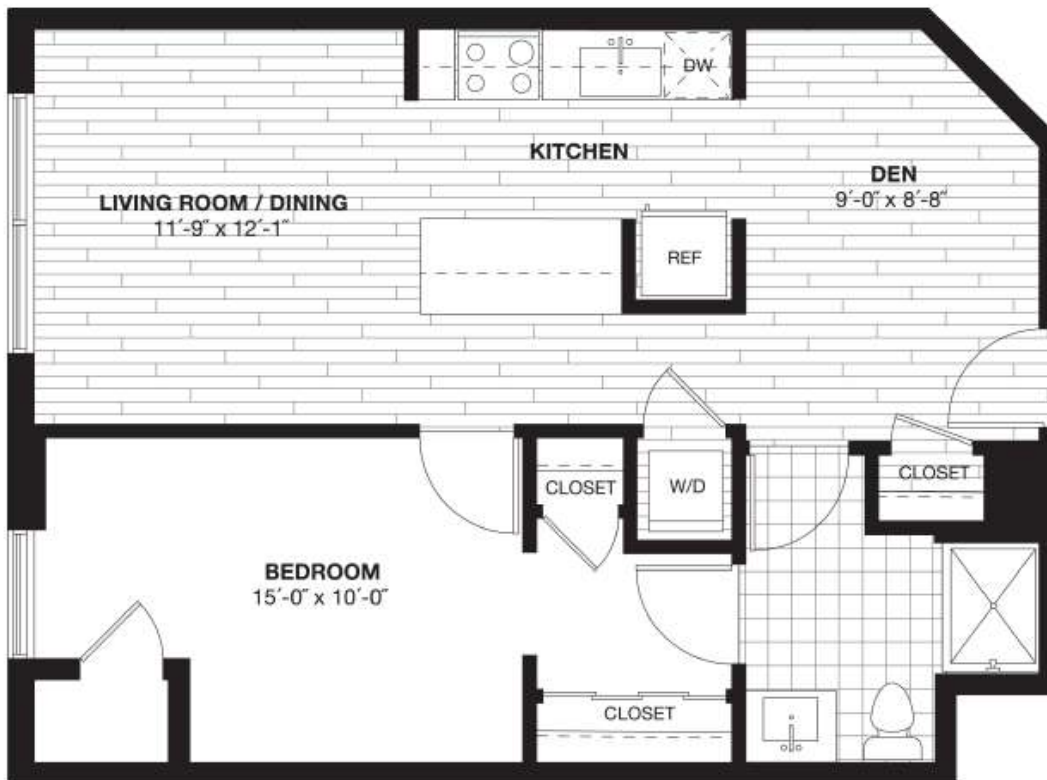

# A3BD

1 BED | 1 BATH | DEN

# 734

SQ. FT.

225 N. Calvert Street | Baltimore, MD 21202

225ncalvertbaltimore.com

*Floor plans are artist's rendering. All dimensions are approximate. Actual product and specifications may vary in dimension or detail. Not all features are available in every apartment. Prices and availability are subject to change. Please see a representative for details.*