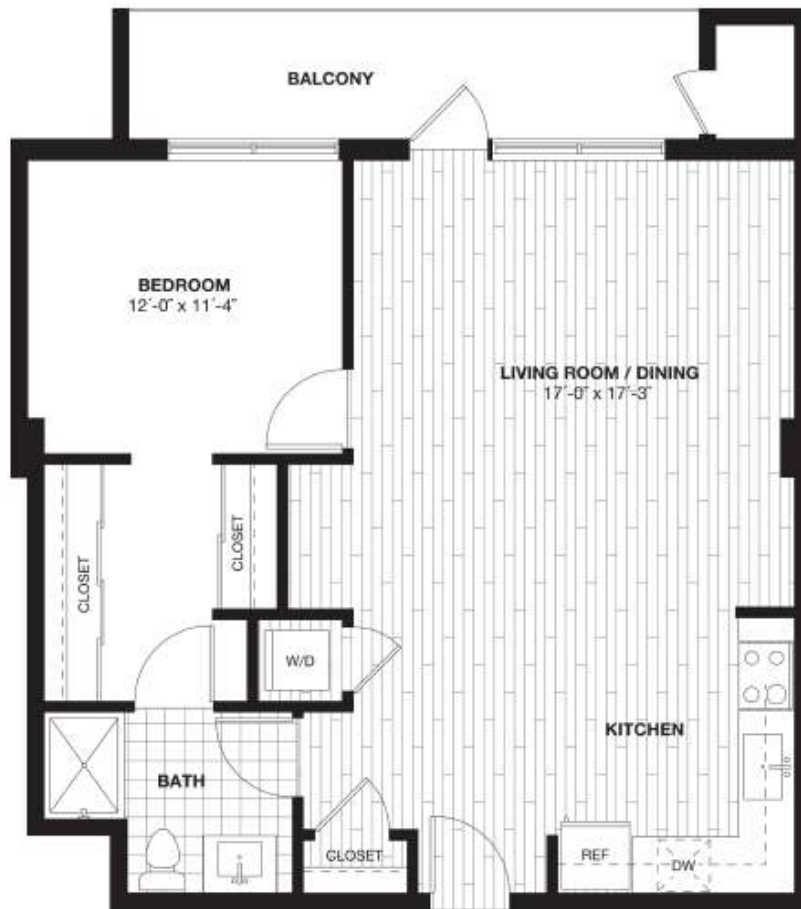

A1

1 BED | 1 BATH

810

SQ. FT.

225 N. Calvert Street | Baltimore, MD 21202

225ncalvertbaltimore.com

Floor plans are artist's rendering. All dimensions are approximate. Actual product and specifications may vary in dimension or detail. Not all features are available in every apartment. Prices and availability are subject to change. Please see a representative for details.