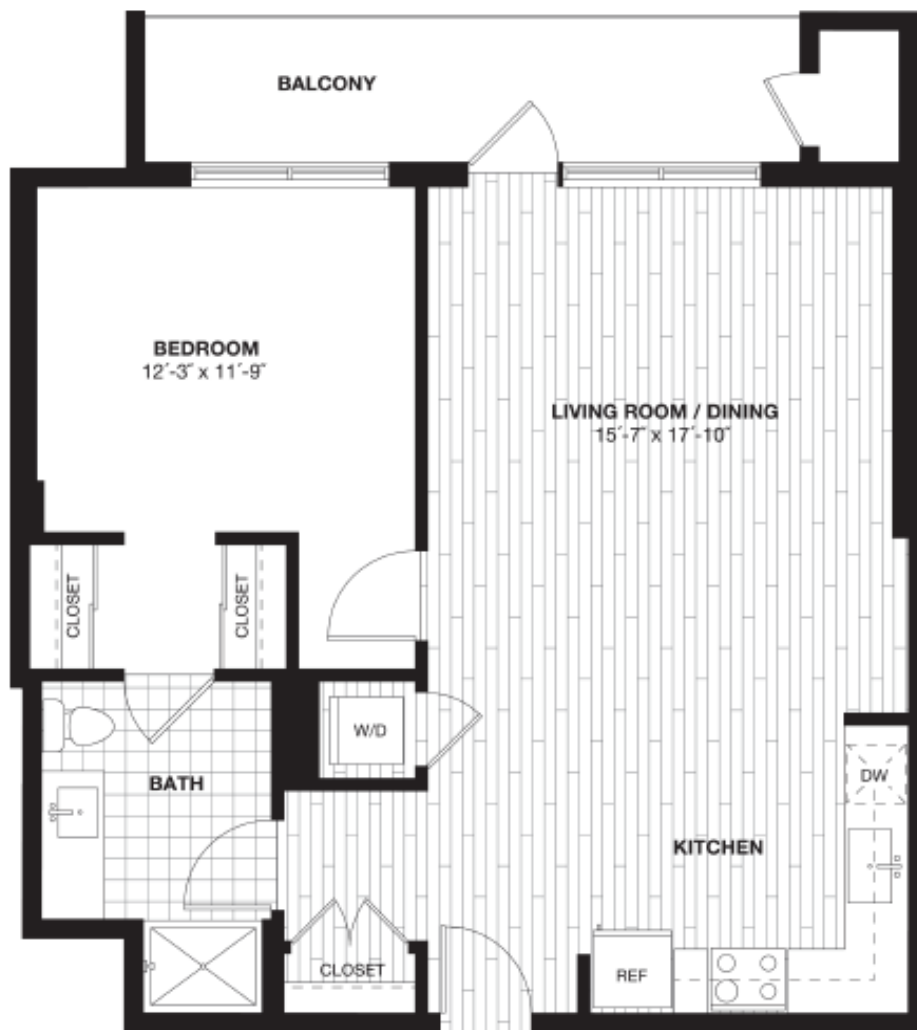

A7L

1 BED | 1 BATH

883

SQ. FT.

225 N. Calvert Street | Baltimore, MD 21202

225ncalvertbaltimore.com

Floor plans are artist's rendering. All dimensions are approximate. Actual product and specifications may vary in dimension or detail. Not all features are available in every apartment. Prices and availability are subject to change. Please see a representative for details.