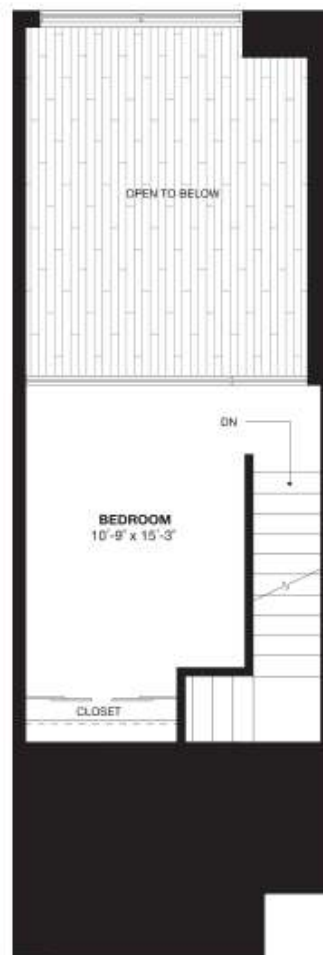

S9AL

1 BED | 1 BATH

888

SQ. FT.

225 N. Calvert Street | Baltimore, MD 21202

225ncalvertbaltimore.com

Floor plans are artist's rendering. All dimensions are approximate. Actual product and specifications may vary in dimension or detail. Not all features are available in every apartment. Prices and availability are subject to change. Please see a representative for details.