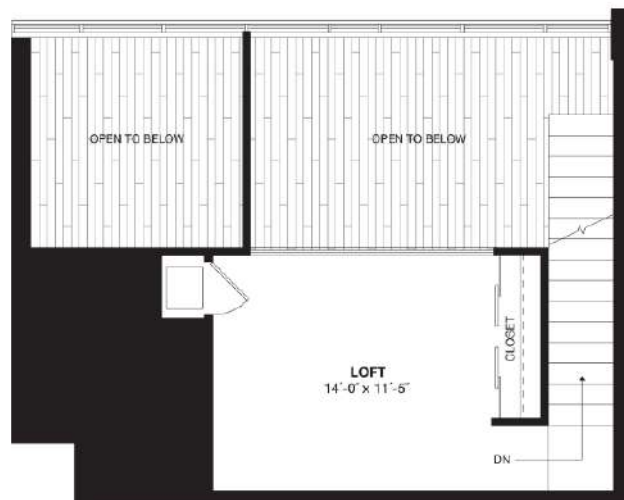

A8L

1 BED | 1 BATH

945

SQ. FT.

225 N. Calvert Street | Baltimore, MD 21202

225ncalvertbaltimore.com

Floor plans are artist's rendering. All dimensions are approximate. Actual product and specifications may vary in dimension or detail. Not all features are available in every apartment. Prices and availability are subject to change. Please see a representative for details.