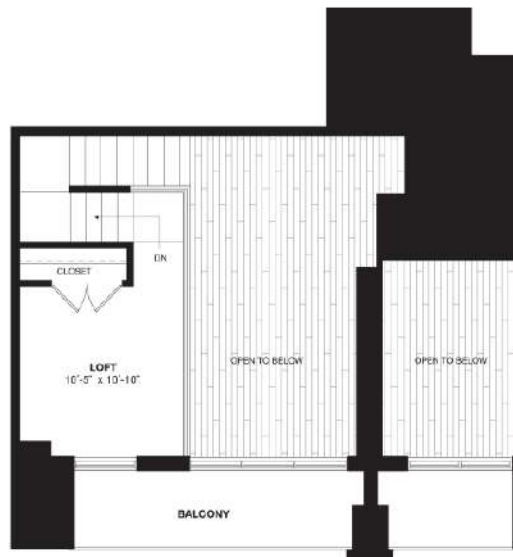

# A10L

1 BED | 1 BATH

# 996

SQ. FT.

225 N. Calvert Street | Baltimore, MD 21202

[225ncalvertbaltimore.com](http://225ncalvertbaltimore.com)

*Floor plans are artist's rendering. All dimensions are approximate. Actual product and specifications may vary in dimension or detail. Not all features are available in every apartment. Prices and availability are subject to change. Please see a representative for details.*