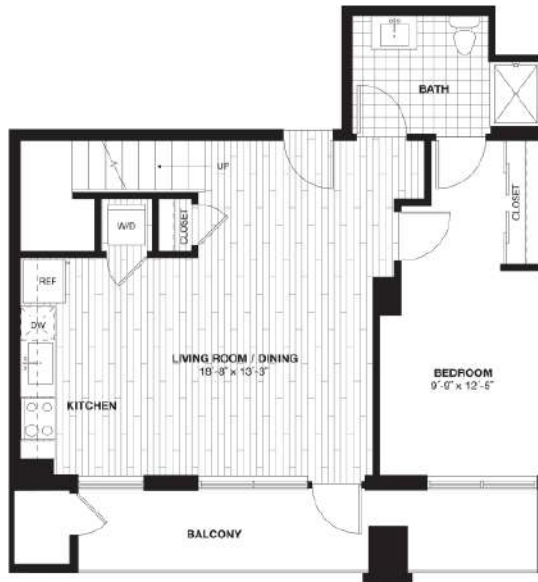

# A10L

1 BED | 1 BATH

# 996

SQ. FT.

225 N. Calvert Street | Baltimore, MD 21202

[225ncalvertbaltimore.com](http://225ncalvertbaltimore.com)

*Floor plans are artist's rendering. All dimensions are approximate. Actual product and specifications may vary in dimension or detail. Not all features are available in every apartment. Prices and availability are subject to change. Please see a representative for details.*