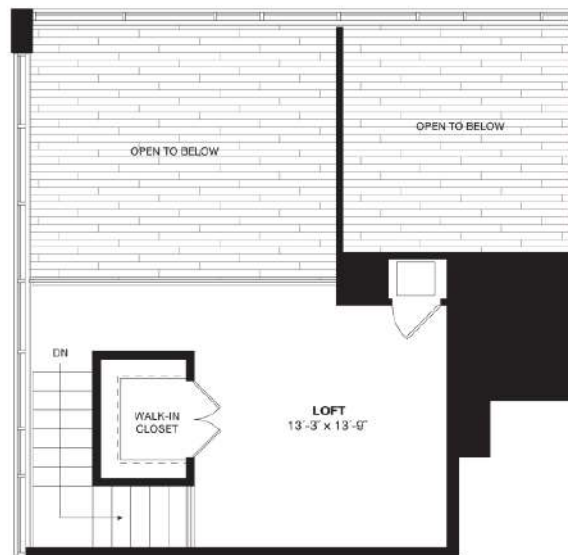

A11L

1 BED | 1 BATH

1005

SQ. FT.

225 N. Calvert Street | Baltimore, MD 21202

225ncalvertbaltimore.com

Floor plans are artist's rendering. All dimensions are approximate. Actual product and specifications may vary in dimension or detail. Not all features are available in every apartment. Prices and availability are subject to change. Please see a representative for details.