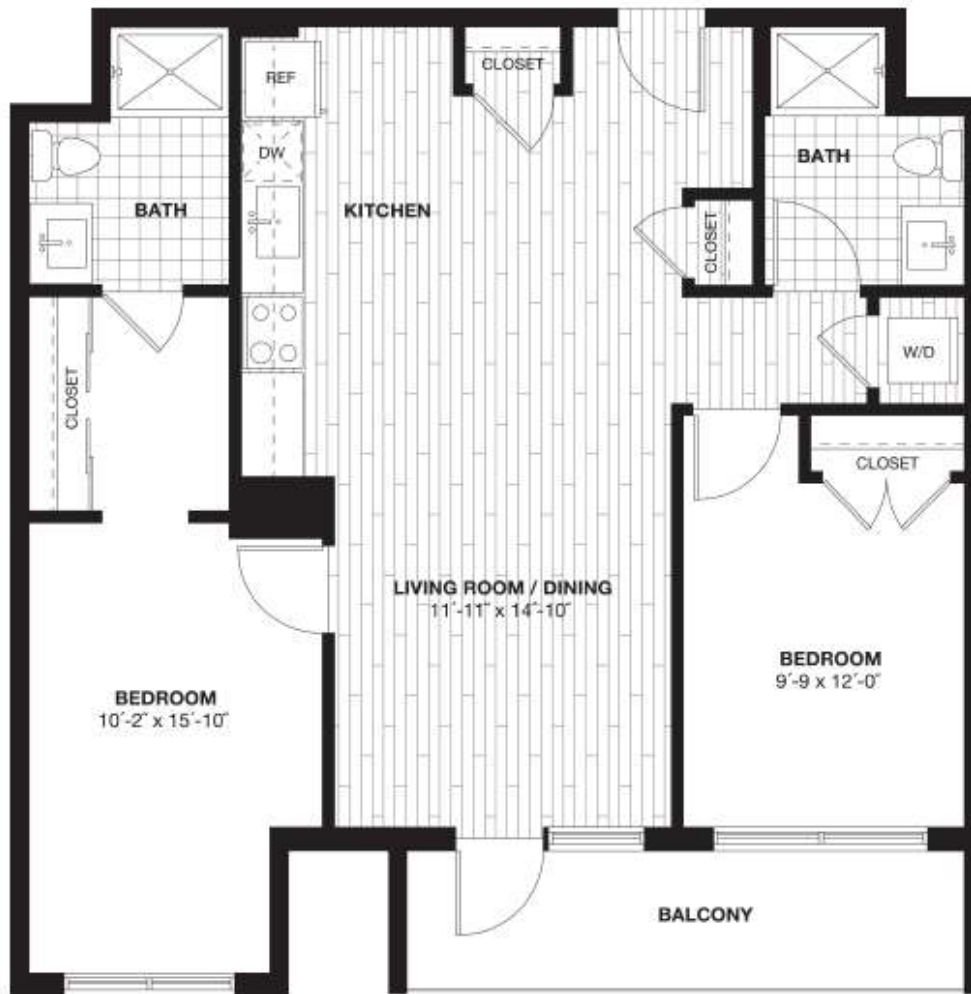

B5L

2 BED | 2 BATH

1047

SQ. FT.

225 N. Calvert Street | Baltimore, MD 21202

225ncalvertbaltimore.com

Floor plans are artist's rendering. All dimensions are approximate. Actual product and specifications may vary in dimension or detail. Not all features are available in every apartment. Prices and availability are subject to change. Please see a representative for details.